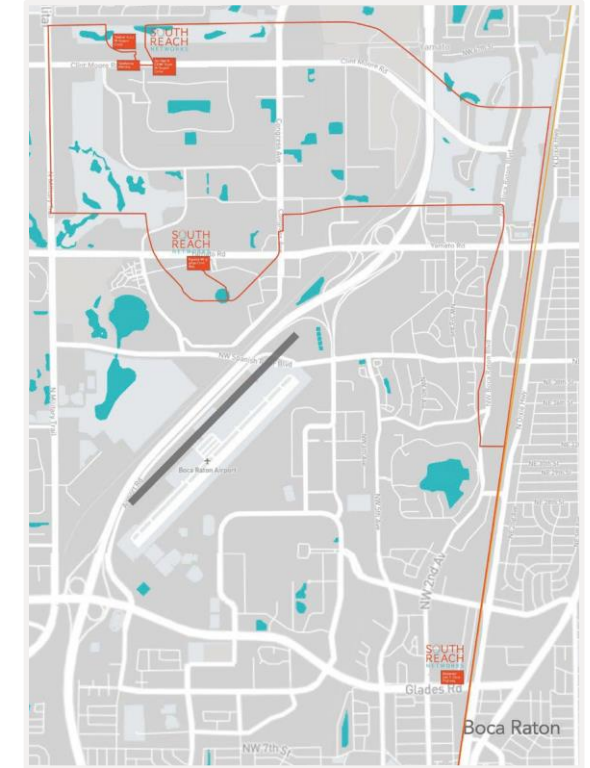

Who We Are

370+ mile underground metro & long haul fiber network spanning Florida's East Coast and beyond

Global gateway for Latin America and the US

Carrier Class Lit Services (10g-400g)
Managed Spectrum (100GHz)

Interconnection with over 200 global carriers

On-Net Direct Fiber Access to Multiple Subsea Cable Landing Points and Data Centers

Cost-effective approach to growth via by fast, easy connections to carriers, customers, end users

New and unique infrastructure for diversity and low latency solutions

SOUTH REACH NETWORKS (SRN) is an established, Florida-based telecommunications infrastructure provider. SRN constructs, owns and operates its **Metro & Long-Haul Fiber Optic Network**. With direct routes into SRN's **Carrier Class & Neutral Data Centers**, the robust network spans over 370 miles along the East Coast of Florida.

- Industry-proven Executive Management team with extensive years of experience in building and operating fiber networks
- Backbone is diverse and independent from local incumbents
- 100% all underground fiber network
- Private Equity backed by Turning Rock Partners, a principal investment firm, that focuses on structured debt and equity investments in lower-middle market businesses in North America

What We Do

Fiber Network

Dark Fiber, Long Haul and Last Mile Connectivity

- 100% Control
- Underground network
- Fixed Budgeted Costs
- No Carrier Interference with scalability
- Private Secure Right of Way

Dark Fiber Services Offered:

- Long-Term and Short-Term Fiber Leases
- Fiber IRUs
- Long Haul Point to Point and Metro Ring Services (Miami, Boca Raton, Jacksonville)
- Custom Fiber Builds
- Integrated Neutral Colocation Facilities Every 60 Miles (100km) for your equipment

Lit & Managed Wavelength Services