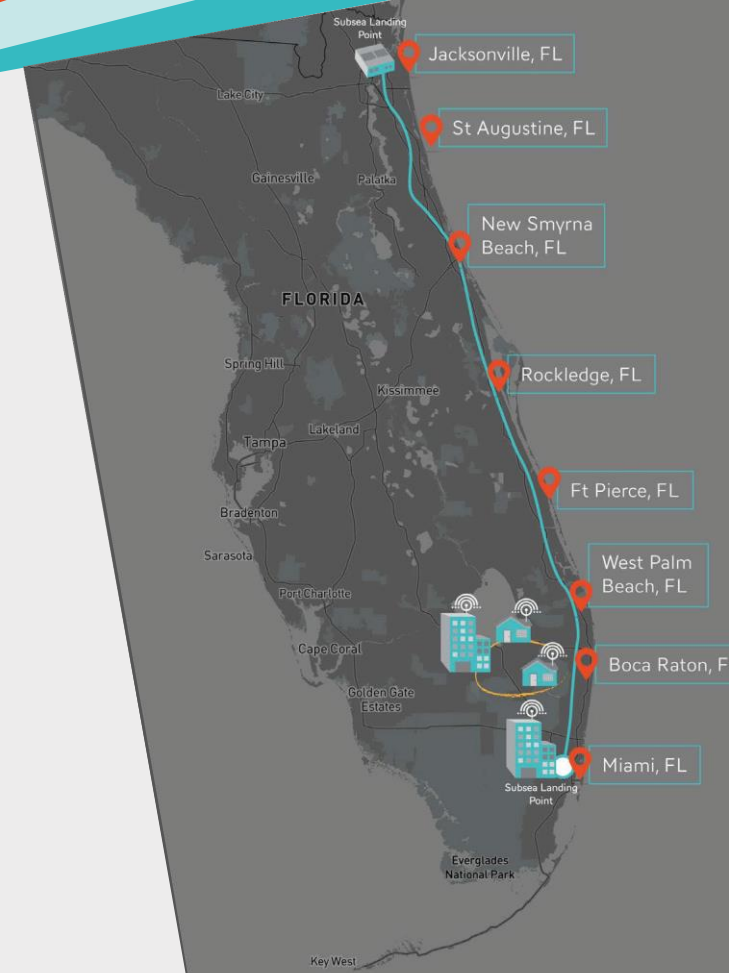

## South Reach Networks

Your CONNECTION to the world

### Our Solutions

The South Reach Networks team is highly experienced in the construction, implementation and management of network solutions.

- **Florida East Coast Fiber Network with Global Reach**
- **Over 370 miles of 100% underground fiber fully secure, private and protected Rights of Way**
- **Independently owned and operated metro & long haul fiber provider**
- **Backbone is comprised of new fiber along a unique route**

## FLORIDA LOCATIONS

Miami  
West Palm Beach  
Ft Pierce, Rockledge  
New Smyrna Beach  
St. Augustine