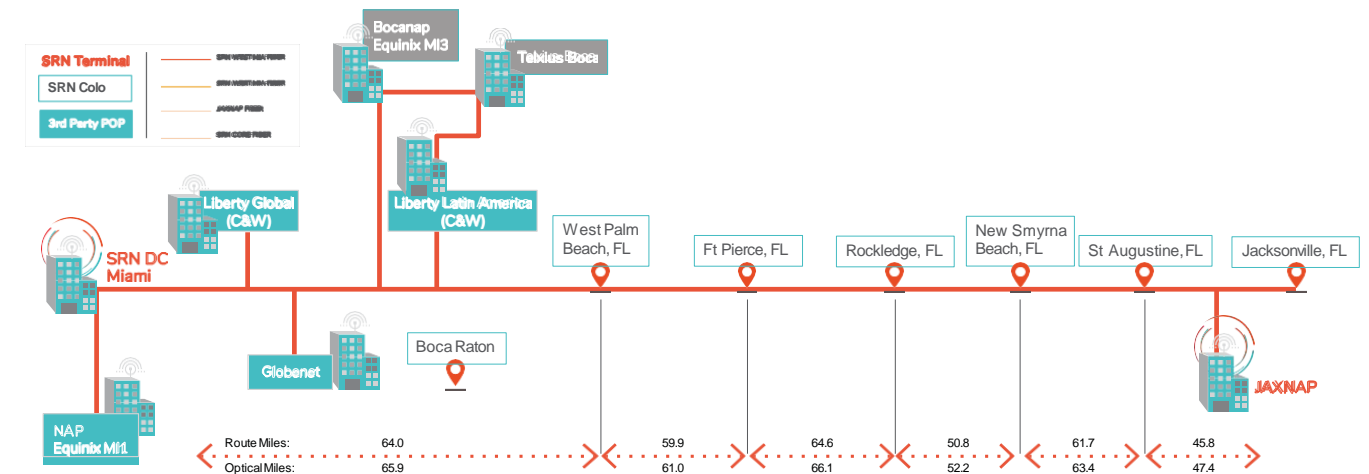

Boca Raton/Ft Lauderdale/Hollywood (Data Center & POP Access)

On Net Data Centers & Subsea Cable Landing Stations:

- 6503 W. Rogers Circle (Telxius/Telefonica/AmericaMovil)
- 4680 Conference Way (Equinix MI 3)
- 500 S. Dixie Highway (GLOBENT)
- 6520 W Rogers Cir, Boca Raton, FL 33487 (CW NETWORKS)
- 3500 NW Boca Raton Blvd., Boca Raton FL (365 Data Centers)
- 5301 NW 33rd Ave, Ft Lauderdale FL (Flexential)
- 2025 Taft Street, Hollywood FL (Ciron CLS)