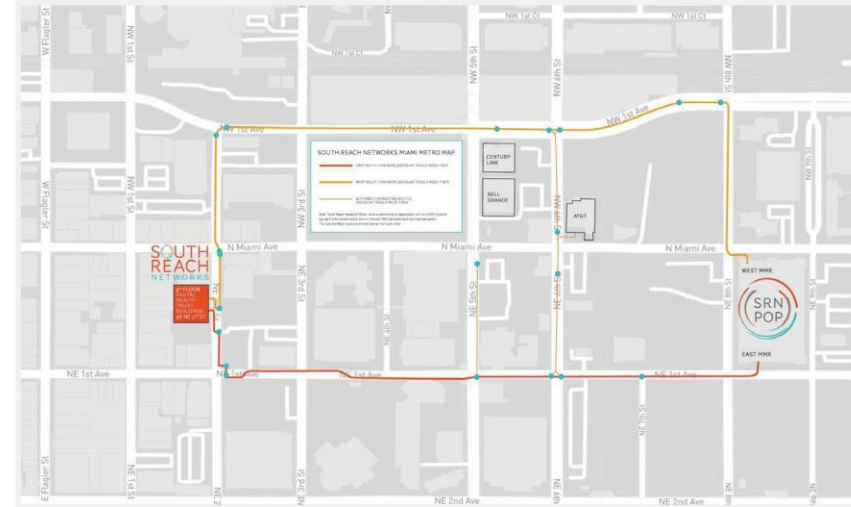

What We Do

Fiber Network

Dark Fiber, Long Haul and Last Mile Connectivity

- 100% Control
- Underground network
- Fixed Budgeted Costs
- No Carrier Interference with scalability
- Private Secure Right of Way

Dark Fiber Services Offered:

- Long-Term and Short-Term Fiber Leases
- Fiber IRUs
- Long Haul Point to Point and Metro Ring Services (Miami, Boca Raton, Jacksonville)
- Custom Fiber Builds
- Integrated Neutral Colocation Facilities Every 60 Miles (100km) for your equipment

Lit & Managed Wavelength Services

- 10G / 100G / 400G Optical Wavelength Services- Managed Spectrum 100GHz
- Metro Gig-E Solutions Over Private Waves
- IP Services

South Reach Networks' Independent Duct System and Fiber Network Infrastructure, located in downtown Miami, is a robust underground fiber network providing diverse East and West connectivity between the NAP and the SRN POP located at 36 NE Second Street 5th FL in Miami.

FLORIDA LOCATIONS

Miami
West Palm Beach
Ft Pierce, Rockledge
New Smyrna Beach
St. Augustine

Metro Fiber Networks

Miami Metro Network (Data Center & POP Access)

On Net Data Centers & Key POPS:

- 15950 W. Dixie Highway, North Miami Beach (C&W / Columbus Networks)
- 100 NE 80th Terrace, Miami FL (iM Critical)
- 36 N.E 2nd Street (5th FL MMR)
- 50 N.E 9th Street (Equinix MI 1 - NOTA)

Data Center with Metro Network Access

Improve Network Control and Performance with SRN's Neutral Colocation & EDGE PoP Facilities

- Network-Neutral facilities located approximately every 60 miles / 100-kilometer intervals
- Accommodates long-haul signal regeneration equipment; short-haul customer and local customer colocation customer interconnection
- No Monthly Recurring Cross Connect Fees