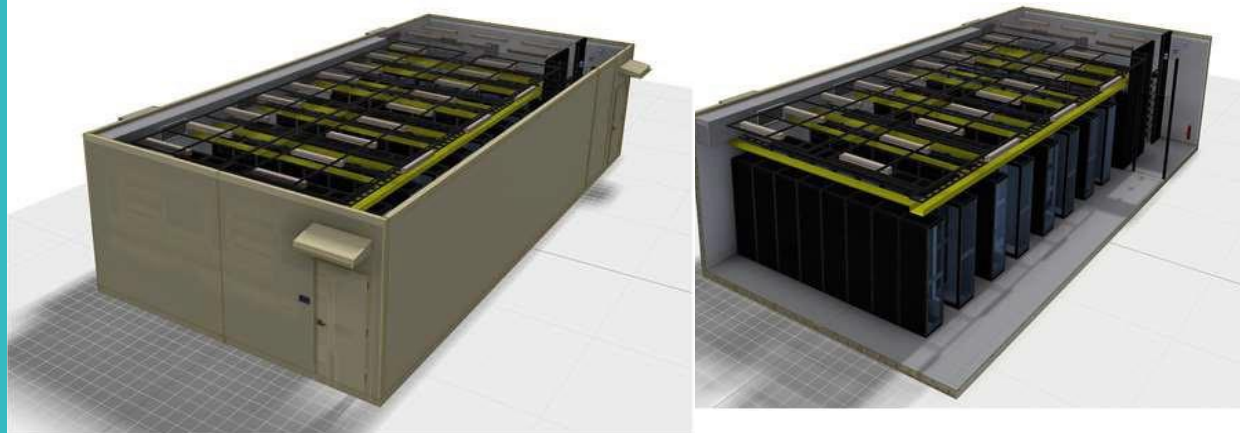

Colocation –MicroEdge- Data Centers

- ✓ Florida locations: **West Palm Beach, Ft Pierce, Rockledge, New Smyrna Beach, St. Augustine**
- ✓ Network-Neutral facilities located approximately every 60 miles / 100-kilometer intervals
- ✓ Allows the open interconnection between network operators
- ✓ Accommodates long-haul signal regeneration **equipment**; short-haul customer and local customer interconnection
- ✓ The Colocation facilities enables customers to improve network control and performance
- ✓ No Monthly Recurring Cross Connect Fees
- ✓ Cabinet Specifications Per Colo: 55 Cabinets, 23" x 84"
- ✓ Power / Cooling / Monitoring: 150kW Protected AC 120v & DC -48v Power, Backup Generator, HVAC, 24x7 NOC Monitoring